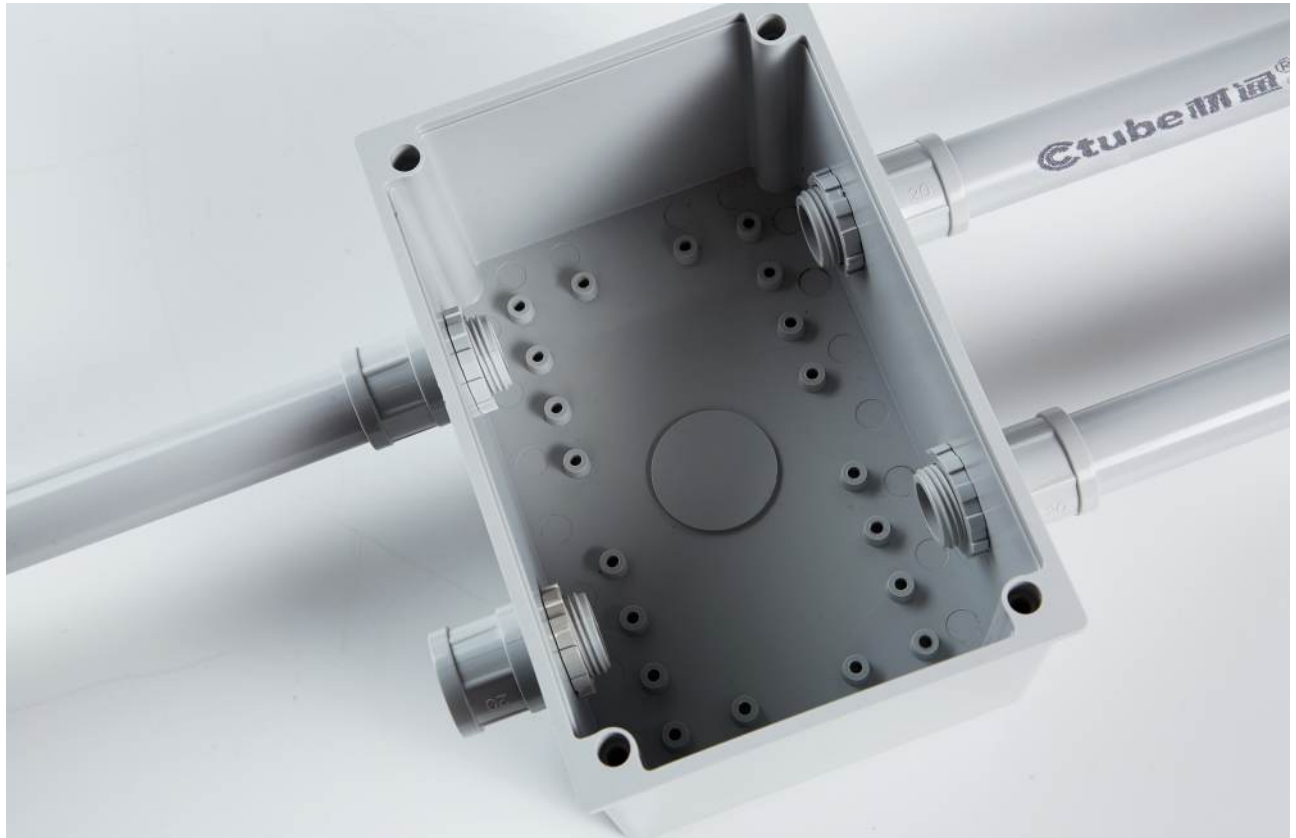

## Adaptable Box

Comply with AS/NZS 2053  
 Flame retardant  
 Resistance to UV  
 With stainless steel screws and waterproof ring  
 IP67

ITEM NO	SIZE	INNER PACKING		OUTER PACKING	
	L.W.H	UNIT	QTY	UNIT	QTY
CT-AB8562	85x85x62mm	PAK	1	CTN	96
CT-AB10850	108x108x50mm	PAK	1	CTN	63
CT-AB10876	108x108x76mm	PAK	1	CTN	45
CT-AB16381	163x108x81mm	PAK	1	CTN	42
CT-AB21181	211x108x81mm	PAK	1	CTN	18
CT-AB300152	300x200x152mm	PAK	1	CTN	4
CT-Ab300200	300x200x200mm	PAK	1	CTN	4